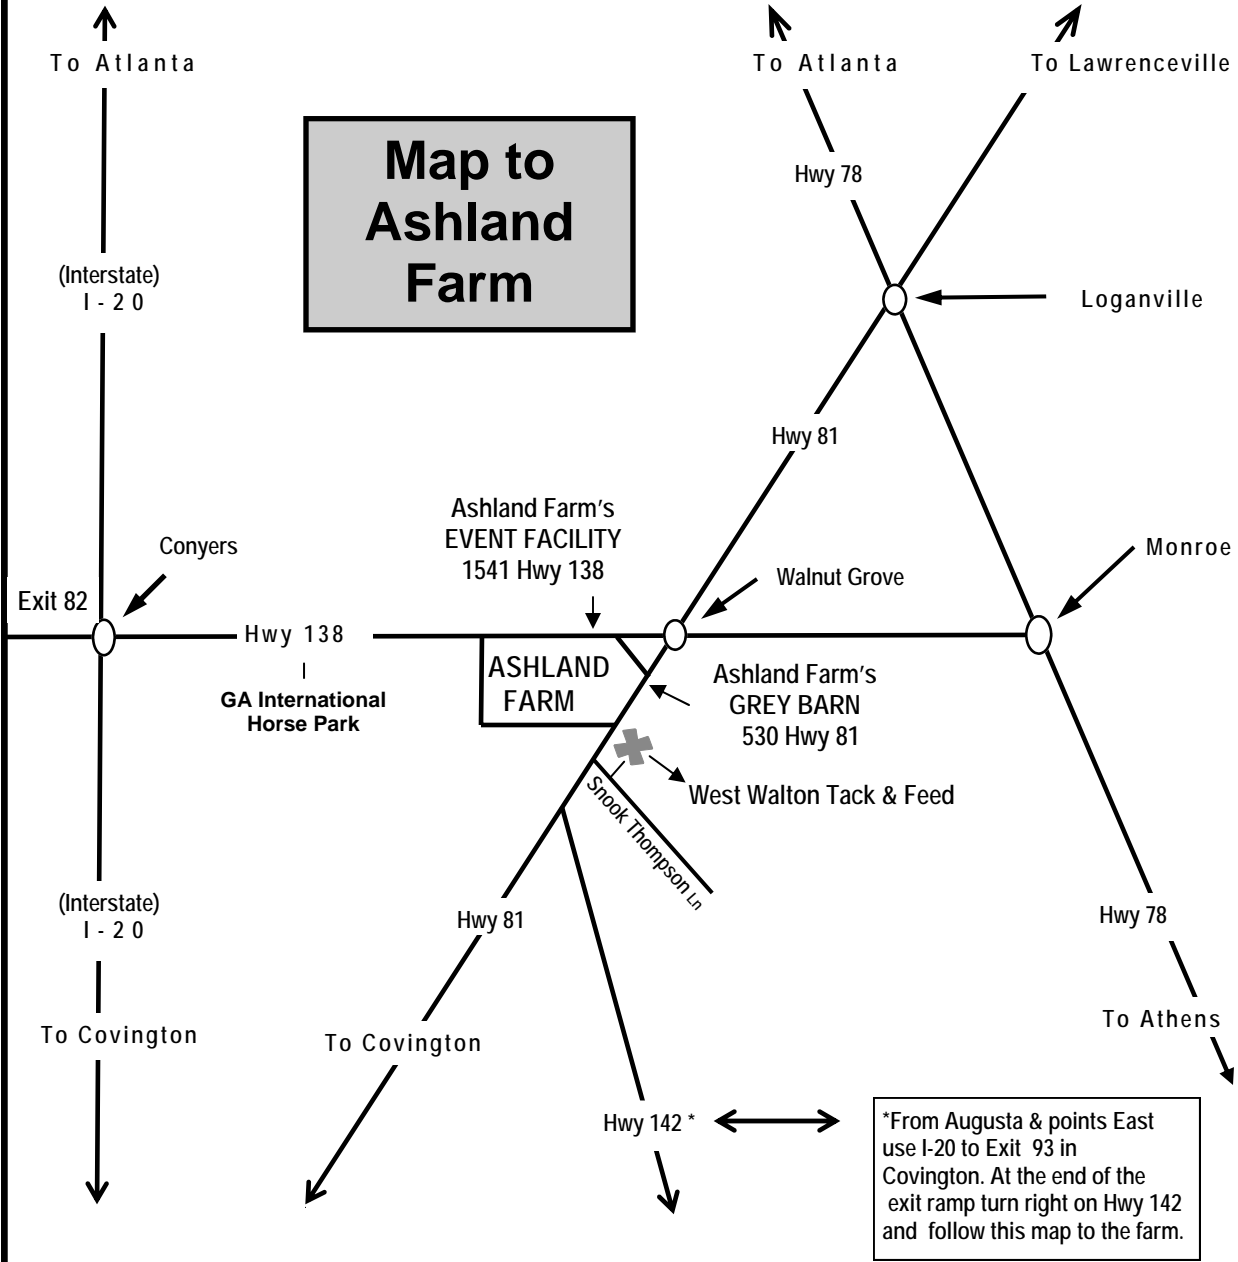

Map to Ashland Farm

Ashland Farm is approximately 8 miles from Covington; 8 miles from Monroe; 8 miles from Loganville; and 11 miles from Conyers.
Map is not to scale.